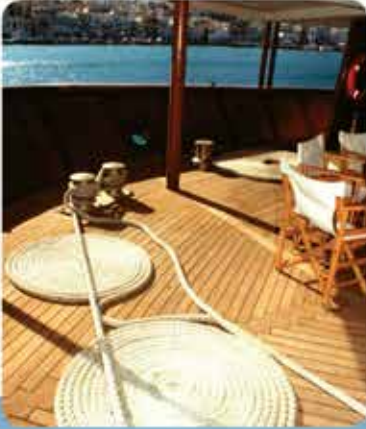

motor-sailer
galileo

Variety Cruises
The Yacht Cruise Experience

motor-sailer
galileo

GENERAL INFORMATION

Launch year / Rebuilt	1992 / 2007
Ship type	Motor Sailer
Classification	RINA
Length / Breadth / Draft - in ft	157 x 32.8 x 9.2 ft.
Length / Breadth / Draft - in M	48 x 10 x 2.8 m
Crew	16-18
Cruising Speed in N.M.	11
Engines	Caterpillar 2 x 855 B.H.P.
Fire/ Safety	SOLAS
Voyages	International
Insurance coverage by	LLOYD'S

PUBLIC AREAS

Separate dining room	NO
Single Dining room & Lounge Bar area	YES
Separate Indoor Bar Lounge	NO
Outdoor bar	YES
Sundeck with loungers & chairs	YES

SERVICES & FACILITIES

PC use/Internet and email service*	YES / YES
TV / Audiovisual in lounge	YES
Sports equipment	Kayak, snorkeling
Special meal programmes	Vegetarian, diabetic diet (to be requested in advance)
Other services	Cruise manager services on scheduled cruises sailings, optional excursions (min participation), No doctor on board
Credit cards	AMEX / VI/ MC
Limited laundry service	YES (No dry cleaning)

* Charges apply

The 48-meter M/S Galileo is a classic steel hull motor sailer, with spacious and well appointed interiors renovated in 2007.

At the main deck, a lounge area with an American bar leads into a warm and elegant dining room finished with wood and leather. Guests on Galileo enjoy the most a shaded outdoor deck area with an outdoor bar and the ship's sun deck equipped with sun beds and deckchairs.

motor-sailer galileo

The M/S Galileo's 26 outside guest cabins are located on Upper and Lower Decks, all with large portholes. Elegantly decorated, they have either twin or queen sized beds and bathrooms with showers en suite. All cabins are fully air-conditioned and offer storage space, radio music controls and telephones (for internal use).