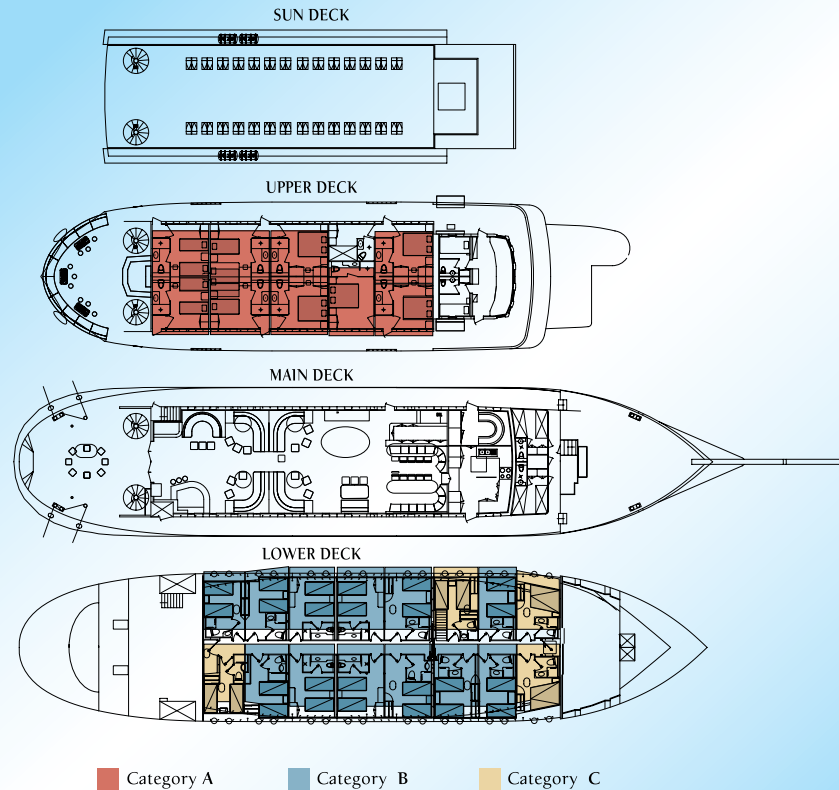

motor-sailer
galileo

Variety Cruises
The Yacht Cruise Experience

motor-sailer
galileo

GENERAL INFORMATION

Launch year / Rebuilt	1992 / 2007
Ship type	Motor Sailer
Classification	RINA
Length / Breadth / Draft - in ft	157 x 32.8 x 9.2 ft.
Length / Breadth / Draft - in M	48 x 10 x 2.8 m
Crew	16-18
Cruising Speed in N.M.	11
Engines	Caterpillar 2 x 855 B.H.P.
Fire/ Safety	SOLAS
Voyages	International
Insurance coverage by	LLOYD'S

CABINS AND EQUIPMENT

Cabins/ Passengers	25/49
Cabins location by deck	Cabins on Lower deck (portholes) and Upper deck (Large portholes)
Cabins with twin beds	16
Cabins with double beds	7
Cabins Triples	2
Cabin facilities and amenities	Bathroom with showers. Cabins with individually controlled A/C, piped music, telephone for internal use, mini safe, hairdryer, adapters (voltage: 220 V)

* Charges apply

The 48-meter M/S Galileo is a classic steel hull motor sailer, with spacious and well appointed interiors renovated in 2007.

At the main deck, a lounge area with an American bar leads into a warm and elegant dining room finished with wood and leather. Guests on Galileo enjoy the most a shaded outdoor deck area with an outdoor bar and the ship's sun deck equipped with sun beds and deckchairs.

motor-sailer galileo

The M/S Galileo's 26 outside guest cabins are located on Upper and Lower Decks, all with large portholes. Elegantly decorated, they have either twin or queen sized beds and bathrooms with showers en suite. All cabins are fully air-conditioned and offer storage space, radio music controls and telephones (for internal use).