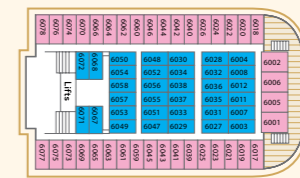

Deck plans and cabins' layouts are given purely as a guide. Size and layout may vary within the same category. Some cabins in SJ category might have partially obstructed view.

SHIP SPECIFICATIONS

Tonnage	37,584
Length	214.88 m
Breadth	28.4 m
Draught	7 m
Cruising Speed	19 knots
Passenger Decks	10
Elevators	7
Stabilizers	YES
Electric Current	110v
Classification Society	Det Norske Veritas

DECK 10 - COMPASS

DECK 9 - SUN

DECK 8 - BRIDGE

DECK 7 - PROMENADE

DECK 6 - UPPER

DECK 5 - CABARET

DECK 4 - MAIN

DECK 3 - A

DECK 2 - B