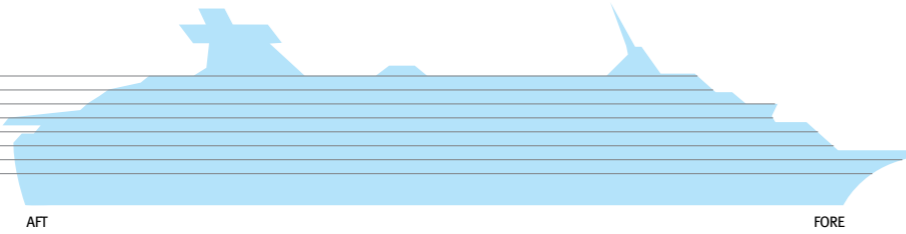

LOUIS Olympia

DECK 10 - COMPASS
DECK 9 - SUN
DECK 8 - BRIDGE
DECK 7 - PROMENADE
DECK 6 - UPPER
DECK 5 - CABARET
DECK 4 - MAIN
DECK 3 - A
DECK 2 - B

IC Inside Cabin

SJ Junior Suite

SG Grand Suite

Deck Places to eat

9	Swimming Pools
8	Saunas - Gym
7	Kid's Club
5	Video Arcade - Beauty Salon
4	Reception - Destination Services - Library - Duty Free & Travel Value Shop - Internet Corner
1	Medical Centre

Category	Deck		Number of cabins
Inside Cabins			
IA	2/3	2 lower beds, 3rd/4th berth, bathroom with shower	36
IB	2	2 lower beds, 3rd/4th berth, bathroom with shower	78
IC	3	2 lower beds, 3rd/4th berth, bathroom with shower	85
ID	4	2 lower beds bathroom with shower	39
IE	5	2 lower beds bathroom with shower	34
IF	6	2 lower beds bathroom with shower	34
Outside Cabins			
XA	2/3	2 lower beds, 3rd berth, bathroom with shower	68
XB	2	2 lower beds, 3rd berth, bathroom with shower	92
XC	3	2 lower beds, 3rd berth, bathroom with shower	94
XD	4	2 lower beds, 3rd berth, bathroom with shower	52
XE	5	2 lower beds bathroom with shower	42
XF	6	2 lower beds bathroom with shower	40
Suites			
SJ Junior Suite	7	2 lower beds or matrimonial, sofa bed, bathroom with bathtub or shower	21
SB Balcony Suite	9	Matrimonial bed, sofa bed, bathroom with bathtub, balcony	7
SG Grand Suite	9	Matrimonial bed, sofa bed, bathroom with bathtub and shower, balcony	2

Deck plans and cabins' layouts are given purely as a guide. Size and layout may vary within the same category. Some cabins in SJ category might have partially obstructed view.

SHIP SPECIFICATIONS

Tonnage	37,584
Length	214.88 m
Breadth	28.4 m
Draught	7 m
Cruising Speed	19 knots
Passenger Decks	10
Elevators	7
Stabilizers	YES
Electric Current	110v
Classification Society	Det Norske Veritas