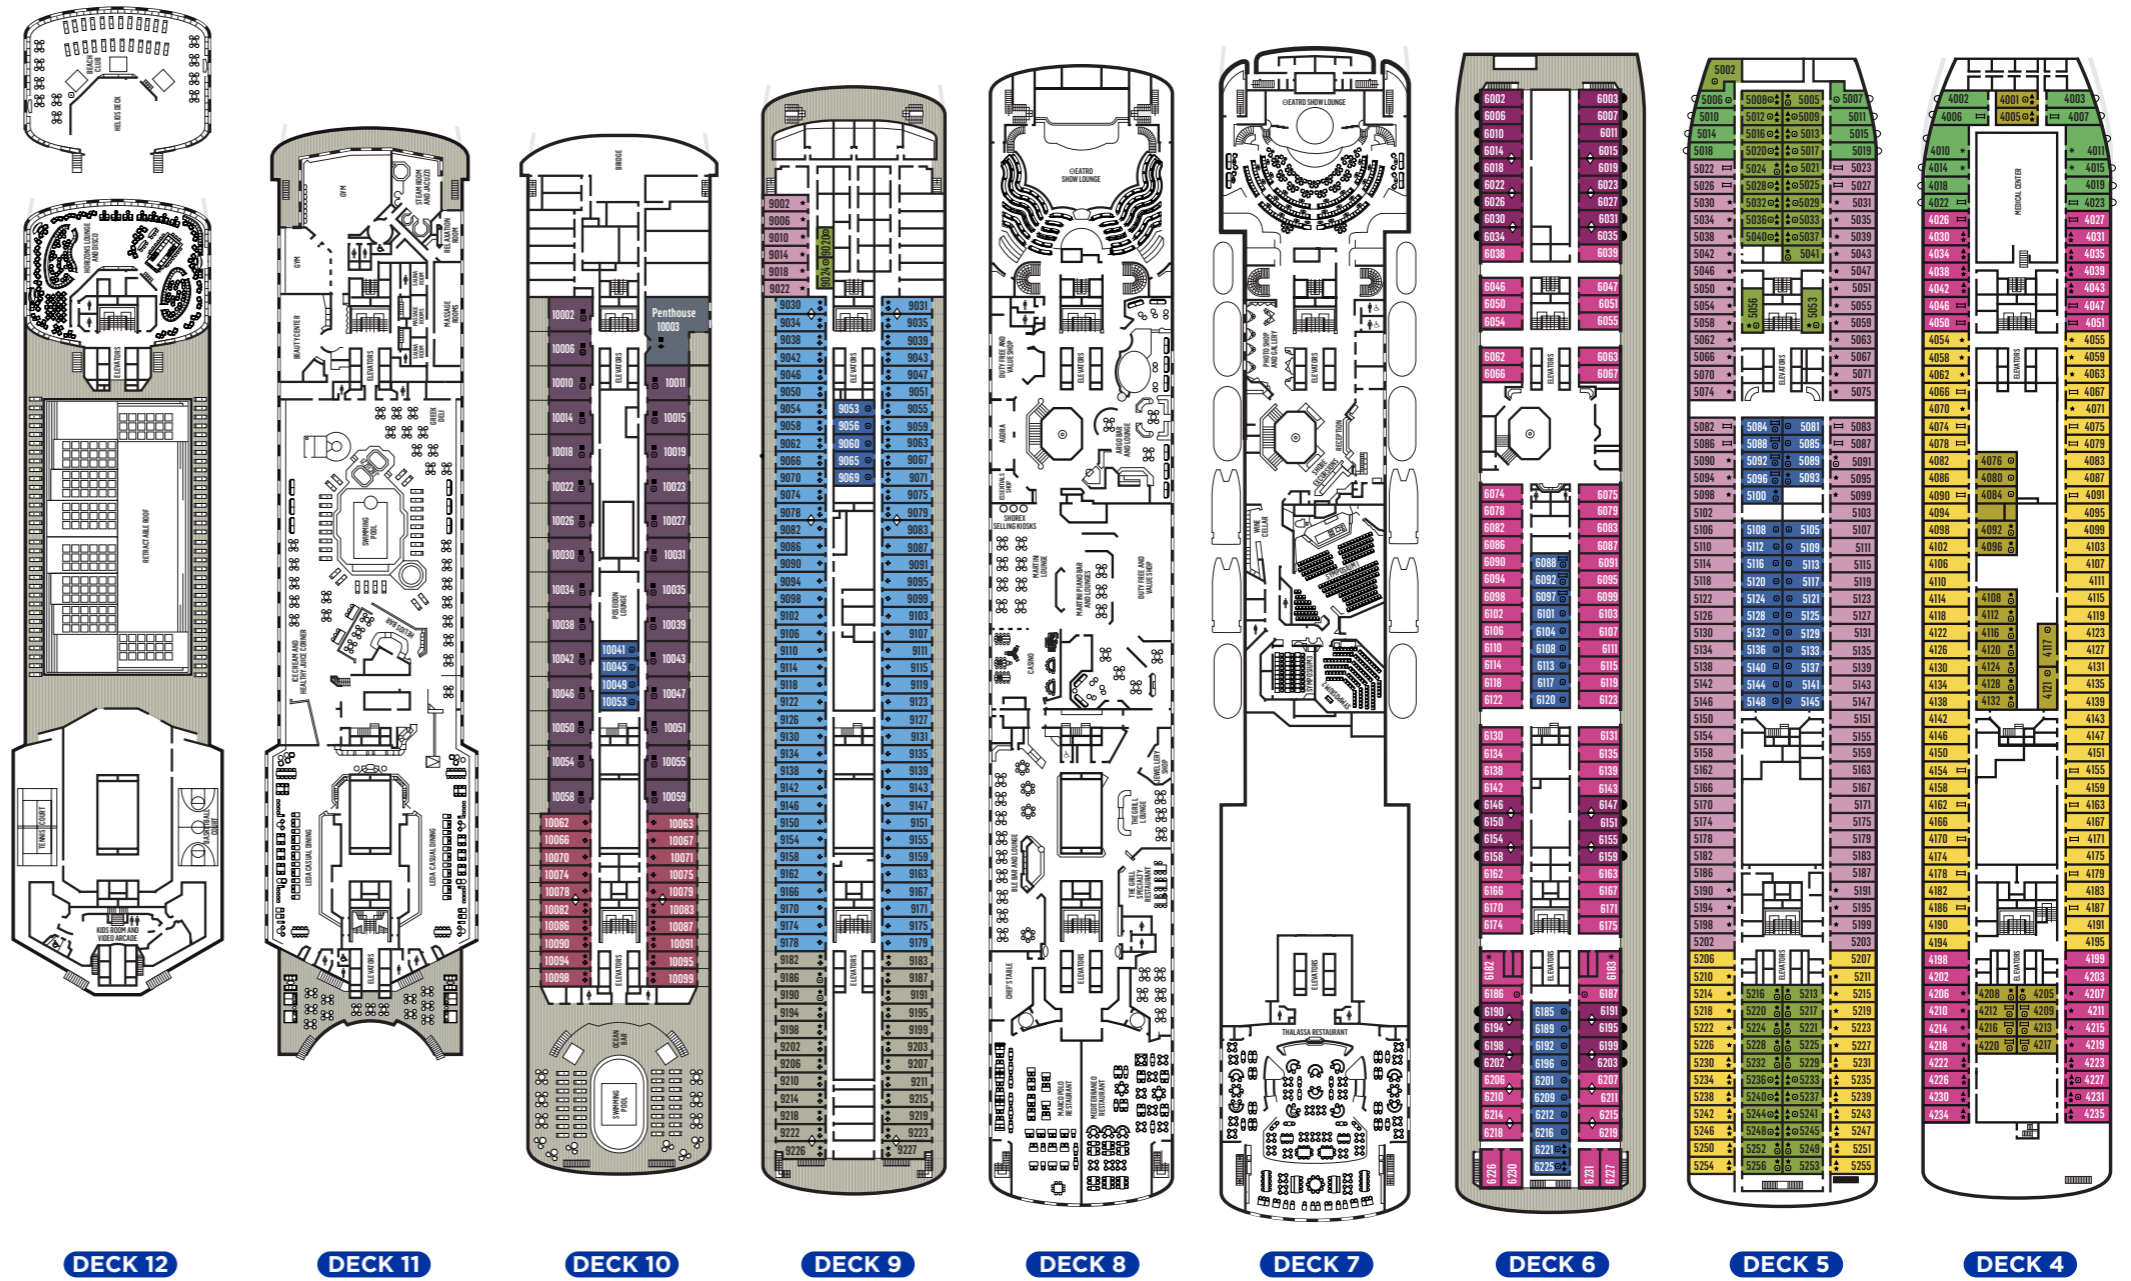

- **Deck 11** Leda Casual Dining and Greek Deli
- **Deck 8** Marco Polo Restaurant, Mediterraneo Restaurant, Chef's Table and The Grill Specialty Restaurant
- **Deck 7** Thalassa Restaurant

PLACES TO HAVE FUN

- **Deck 12** Horizons Lounge and Disco
- **Deck 11** Helios Bar
- **Deck 10** Ocean Bar
- **Deck 8** Ble Bar and Lounge, Martini Piano Bar and Lounges, Argo Bar and Lounge, Theatre Show Lounge and Casino
- **Deck 7** Wine Cellar and Theatre Show Lounge

PLACES TO TREAT YOURSELF

- **Deck 12** Helios Deck sunbathing area, Kids Room and Video Arcade, Sports Activities (Tennis and Basketball Courts)
- **Deck 11** Swimming pool, Sunbathing area and Jacuzzis, Ice Cream and Healthy Juice Corner, Beauty Center, Gym, Steam Room and Jacuzzi, Sauna, Relaxation Room
- **Deck 10** Poseidon Lounge (Suites concierge lounge), Swimming Pool and Sunbathing Area
- **Deck 8** Duty Free and Value Shop, Agora Shop, Essentials shop, Jewellery Shop, Shore Excursions Selling Kiosks
- **Deck 7** Photo Shop and Gallery, Symposium 1 - conference and cooking demonstration, Symposium 2 and 3 - conference areas, Shore Excursions, Reception
- **Deck 4** Medical Center

YOUR SHIP

- 1260 guests in 630 staterooms, 149 with private balcony
- All staterooms are equipped with telephone, hairdryers, safety deposit boxes & TV
- Wi-Fi and doctor on board at extra cost

Length 219,30 m
Tonnage 55,877 grt
Flag Bermuda

Deckplans and stateroom layouts are given purely as a guide. Size and layout may vary within the same category.