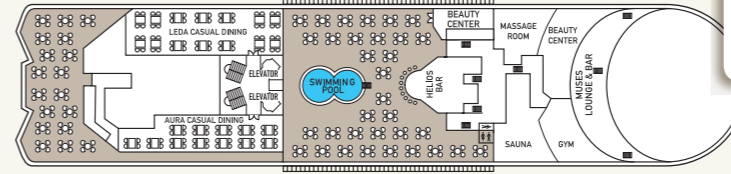

Deck Places to have a good meal

- 9 Leda Casual Dining - Aura Casual Dining
- 8 Amalthia Restaurant
- 5 Olympus Restaurant

Deck Places to have fun

- 10 Horizons Lounge & Bar
- 9 Helios Bar
- 8 Muses Lounge & Bar - Casino - Eros Lounge & Bar
- 5 Thalassa Bar

Deck Places to treat yourself

- 9 Beauty Center - Gym - Sauna - Swimming Pool
- 8 Conference Area - Kids Corner - Library Stand
- 5 Photo Shop - Duty Free & Value Shop - Agora - Shore Excursions - Reception - Jacuzzi
- 4 Medical Center

Category	Deck	Description	Number of cabins
Inside Cabins			
IB	3	2 lower beds, 3rd/4th berth, bathroom with shower	36
ID	4 / 5	2 lower beds, 3rd/4th berth, bathroom with shower	104
IF	6 / 7	2 lower beds, bathroom with shower	23
Outside Cabins			
XA	2	2 lower beds, 3rd/4th berth, bathroom with shower	17
XBO	6	2 lower beds, 3rd/4th berth, bathroom with shower (obstructed view)	42
XB	3 / 5	2 lower beds, bathroom with shower	29
XD	3 / 4	2 lower beds, 3rd/4th berth, 1 sofa bed, bathroom with shower	126
XF	6 / 7	2 lower beds, 1 sofa bed, bathroom with shower	40
Suites			
SBJ Junior Balcony Suite	6 / 7	2 lower beds, 1 sofa bed, bathroom with shower (balcony)	43
S Suite	6	2 lower beds, 1 sofa bed, bathroom with shower	6
SB Balcony Suite	7	2 lower beds, 1 sofa bed, bathroom with shower (balcony)	8
SG Grand Suite	6	2 lower beds, 1 sofa bed, bathroom with bathtub and shower (large balcony with private whirlpool bath)	2

SHIP SPECIFICATIONS

- Tonnage 25.611
- Length 162 m
- Breadth 25,6 m
- Draught 6,10 m
- Cruising Speed 17 knots
- Passenger Decks 9
- Elevators 4
- Stabilizers YES
- Electric Current 110 - 220V C
- Classification Society DNV GL

CABIN ACCOMMODATIONS

- Total Outside Cabins 313
- Out of which Balcony Suites 53
- Total Inside Cabins 163
- Total Cabins 480

CREW

- Crew Members 406
- Nationality of Officers Hellenic & Int.
- Nationality of Crew European & Int.

CABIN AMENITIES

All cabins are equipped with air condition, telephone, hair dryer, safety deposit box and TV. All Suites have refrigerated mini bar.

Deck plans and cabin layouts are given purely as a guide. Size and layout may vary within the same category.