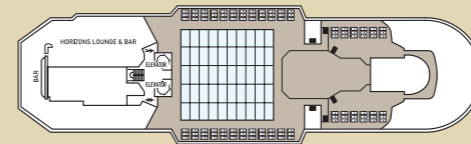

Deck Places to have a good meal

- 9 Leda Casual Dining - Aura Casual Dining
- 8 Amalthia Restaurant
- 5 Olympus Restaurant

Deck Places to have fun

- 10 Horizons Lounge & Bar
- 9 Helios Bar
- 8 Muses Lounge & Bar - Casino - Eros Lounge & Bar
- 5 Thalassa Bar

Deck Places to treat yourself

- 9 Beauty Center - Gym - Sauna - Swimming Pool
- 8 Conference Area - Kids Corner - Library Stand
- 5 Photo Shop - Duty Free & Value Shop - Agora - Shore Excursions - Reception - Jacuzzi
- 4 Medical Center

Category	Deck	Description	Number of cabins
Inside Cabins			
IB	3	2 lower beds, 3rd/4th berth, bathroom with shower	36
ID	4 / 5	2 lower beds, 3rd/4th berth, bathroom with shower	104
IF	6 / 7	2 lower beds, bathroom with shower	23
Outside Cabins			
XA	2	2 lower beds, 3rd/4th berth, bathroom with shower	17
XBO	6	2 lower beds, 3rd/4th berth, bathroom with shower (obstructed view)	42
XB	3 / 5	2 lower beds, bathroom with shower	29
XD	3 / 4	2 lower beds, 3rd/4th berth, 1 sofa bed, bathroom with shower	126
XF	6 / 7	2 lower beds, 1 sofa bed, bathroom with shower	40
Suites			
SBJ Junior Balcony Suite	6 / 7	2 lower beds, 1 sofa bed, bathroom with shower (balcony)	43
S Suite	6	2 lower beds, 1 sofa bed, bathroom with shower	6
SB Balcony Suite	7	2 lower beds, 1 sofa bed, bathroom with shower (balcony)	8
SG Grand Suite	6	2 lower beds, 1 sofa bed, bathroom with bathtub and shower (large balcony with private whirlpool bath)	2

SHIP SPECIFICATIONS

- Tonnage 25.611
- Length 162 m
- Breadth 25,6 m
- Draught 6,10 m
- Cruising Speed 17 knots
- Passenger Decks 9
- Elevators 4
- Stabilizers YES
- Electric Current 110 - 220V C
- Classification Society DNV GL

CABIN ACCOMMODATIONS

- Total Outside Cabins 313
- Out of which Balcony Suites 53
- Total Inside Cabins 163
- Total Cabins 480

CREW

- Crew Members 406
- Nationality of Officers Hellenic & Int.
- Nationality of Crew European & Int.

CABIN AMENITIES

All cabins are equipped with air condition, telephone, hair dryer, safety deposit box and TV. All Suites have refrigerated mini bar.

Deck plans and cabin layouts are given purely as a guide. Size and layout may vary within the same category.