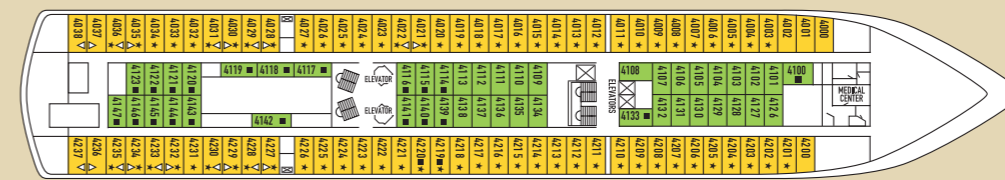

Deck Places to have a good meal

- 9 Leda Casual Dining - Aura Casual Dining
- 8 Amalthia Restaurant
- 5 Olympus Restaurant

Deck Places to have fun

- 10 Horizons Lounge & Bar
- 9 Helios Bar
- 8 Muses Lounge & Bar - Casino - Eros Lounge & Bar
- 5 Thalassa Bar

Deck Places to treat yourself

- 9 Beauty Center - Gym - Sauna - Swimming Pool
- 8 Conference Area - Kids Corner - Library Stand
- 5 Photo Shop - Duty Free & Value Shop - Agora - Shore Excursions - Reception - Jacuzzi
- 4 Medical Center

Category	Deck	Description	Number of cabins
Inside Cabins			
IB	3	2 lower beds, 3rd/4th berth, bathroom with shower	36
ID	4 / 5	2 lower beds, 3rd/4th berth, bathroom with shower	104
IF	6 / 7	2 lower beds, bathroom with shower	23
Outside Cabins			
XA	2	2 lower beds, 3rd/4th berth, bathroom with shower	17
XBO	6	2 lower beds, 3rd/4th berth, bathroom with shower (obstructed view)	42
XB	3 / 5	2 lower beds, bathroom with shower	29
XD	3 / 4	2 lower beds, 3rd/4th berth, 1 sofa bed, bathroom with shower	126
XF	6 / 7	2 lower beds, 1 sofa bed, bathroom with shower	40
Suites			
SBJ Junior Balcony Suite	6 / 7	2 lower beds, 1 sofa bed, bathroom with shower (balcony)	43
S Suite	6	2 lower beds, 1 sofa bed, bathroom with shower	6
SB Balcony Suite	7	2 lower beds, 1 sofa bed, bathroom with shower (balcony)	8
SG Grand Suite	6	2 lower beds, 1 sofa bed, bathroom with bathtub and shower (large balcony with private whirlpool bath)	2

SHIP SPECIFICATIONS

- Tonnage 25.611
- Length 162 m
- Breadth 25,6 m
- Draught 6,10 m
- Cruising Speed 17 knots
- Passenger Decks 9
- Elevators 4
- Stabilizers YES
- Electric Current 110 - 220V C
- Classification Society DNV GL

CABIN ACCOMMODATIONS

- Total Outside Cabins 313
- Out of which Balcony Suites 53
- Total Inside Cabins 163
- Total Cabins 480

CREW

- Crew Members 406
- Nationality of Officers Hellenic & Int.
- Nationality of Crew European & Int.

CABIN AMENITIES

All cabins are equipped with air condition, telephone, hair dryer, safety deposit box and TV. All Suites have refrigerated mini bar.

Deck plans and cabin layouts are given purely as a guide. Size and layout may vary within the same category.