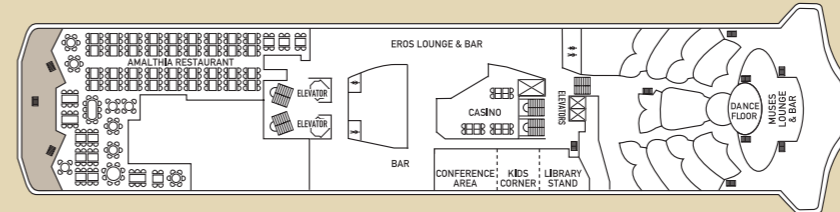

Deck Places to have a good meal

- 9 Leda Casual Dining - Aura Casual Dining
- 8 Amalthia Restaurant
- 5 Olympus Restaurant

Deck Places to have fun

- 10 Horizons Lounge & Bar
- 9 Helios Bar
- 8 Muses Lounge & Bar - Casino - Eros Lounge & Bar
- 5 Thalassa Bar

Deck Places to treat yourself

- 9 Beauty Center - Gym - Sauna - Swimming Pool
- 8 Conference Area - Kids Corner - Library Stand
- 5 Photo Shop - Duty Free & Value Shop - Agora - Shore Excursions - Reception - Jacuzzi
- 4 Medical Center

Category	Deck	Description	Number of cabins
Inside Cabins			
IB	3	2 lower beds, 3rd/4th berth, bathroom with shower	36
ID	4 / 5	2 lower beds, 3rd/4th berth, bathroom with shower	104
IF	6 / 7	2 lower beds, bathroom with shower	23
Outside Cabins			
XA	2	2 lower beds, 3rd/4th berth, bathroom with shower	17
XBO	6	2 lower beds, 3rd/4th berth, bathroom with shower (obstructed view)	42
XB	3 / 5	2 lower beds, bathroom with shower	29
XD	3 / 4	2 lower beds, 3rd/4th berth, 1 sofa bed, bathroom with shower	126
XF	6 / 7	2 lower beds, 1 sofa bed, bathroom with shower	40
Suites			
SBJ Junior Balcony Suite	6 / 7	2 lower beds, 1 sofa bed, bathroom with shower (balcony)	43
S Suite	6	2 lower beds, 1 sofa bed, bathroom with shower	6
SB Balcony Suite	7	2 lower beds, 1 sofa bed, bathroom with shower (balcony)	8
SG Grand Suite	6	2 lower beds, 1 sofa bed, bathroom with bathtub and shower (large balcony with private whirlpool bath)	2

SHIP SPECIFICATIONS

- Tonnage 25.611
- Length 162 m
- Breadth 25,6 m
- Draught 6,10 m
- Cruising Speed 17 knots
- Passenger Decks 9
- Elevators 4
- Stabilizers YES
- Electric Current 110 - 220V C
- Classification Society DNV GL

CABIN ACCOMMODATIONS

- Total Outside Cabins 313
- Out of which Balcony Suites 53
- Total Inside Cabins 163
- Total Cabins 480

CREW

- Crew Members 406
- Nationality of Officers Hellenic & Int.
- Nationality of Crew European & Int.

CABIN AMENITIES

All cabins are equipped with air condition, telephone, hair dryer, safety deposit box and TV. All Suites have refrigerated mini bar.

Deck plans and cabin layouts are given purely as a guide. Size and layout may vary within the same category.