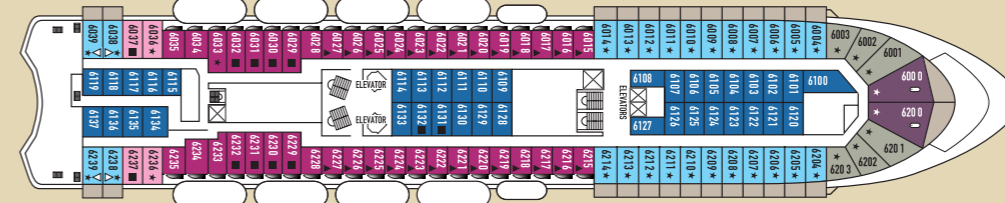

Deck Places to have a good meal

- 9 Leda Casual Dining - Aura Casual Dining
- 8 Amalthia Restaurant
- 5 Olympus Restaurant

Deck Places to have fun

- 10 Horizons Lounge & Bar
- 9 Helios Bar
- 8 Muses Lounge & Bar - Casino - Eros Lounge & Bar
- 5 Thalassa Bar

Deck Places to treat yourself

- 9 Beauty Center - Gym - Sauna - Swimming Pool
- 8 Conference Area - Kids Corner - Library Stand
- 5 Photo Shop - Duty Free & Value Shop - Agora - Shore Excursions - Reception - Jacuzzi
- 4 Medical Center

Category	Deck	Description	Number of cabins
Inside Cabins			
IB	3	2 lower beds, 3rd/4th berth, bathroom with shower	36
ID	4 / 5	2 lower beds, 3rd/4th berth, bathroom with shower	104
IF	6 / 7	2 lower beds, bathroom with shower	23
Outside Cabins			
XA	2	2 lower beds, 3rd/4th berth, bathroom with shower	17
XBO	6	2 lower beds, 3rd/4th berth, bathroom with shower (obstructed view)	42
XB	3 / 5	2 lower beds, bathroom with shower	29
XD	3 / 4	2 lower beds, 3rd/4th berth, 1 sofa bed, bathroom with shower	126
XF	6 / 7	2 lower beds, 1 sofa bed, bathroom with shower	40
Suites			
SBJ Junior Balcony Suite	6 / 7	2 lower beds, 1 sofa bed, bathroom with shower (balcony)	43
S Suite	6	2 lower beds, 1 sofa bed, bathroom with shower	6
SB Balcony Suite	7	2 lower beds, 1 sofa bed, bathroom with shower (balcony)	8
SG Grand Suite	6	2 lower beds, 1 sofa bed, bathroom with bathtub and shower (large balcony with private whirlpool bath)	2

SHIP SPECIFICATIONS

- Tonnage 25.611
- Length 162 m
- Breadth 25,6 m
- Draught 6,10 m
- Cruising Speed 17 knots
- Passenger Decks 9
- Elevators 4
- Stabilizers YES
- Electric Current 110 - 220V C
- Classification Society DNV GL

CABIN ACCOMMODATIONS

- Total Outside Cabins 313
- Out of which Balcony Suites 53
- Total Inside Cabins 163
- Total Cabins 480

CREW

- Crew Members 406
- Nationality of Officers Hellenic & Int.
- Nationality of Crew European & Int.

CABIN AMENITIES

All cabins are equipped with air condition, telephone, hair dryer, safety deposit box and TV. All Suites have refrigerated mini bar.

Deck plans and cabin layouts are given purely as a guide. Size and layout may vary within the same category.