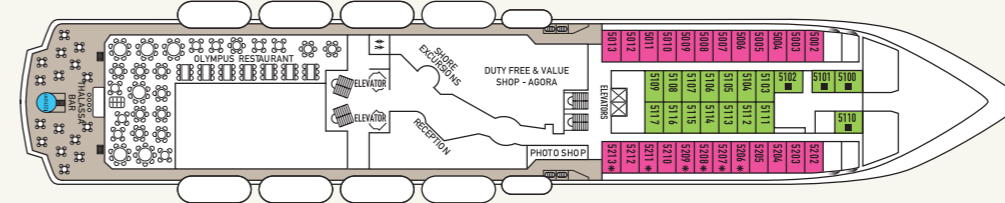

Deck Places to have a good meal

- 9 Leda Casual Dining - Aura Casual Dining
- 8 Amalthia Restaurant
- 5 Olympus Restaurant

Deck Places to have fun

- 10 Horizons Lounge & Bar
- 9 Helios Bar
- 8 Muses Lounge & Bar - Casino - Eros Lounge & Bar
- 5 Thalassa Bar

Deck Places to treat yourself

- 9 Beauty Center - Gym - Sauna - Swimming Pool
- 8 Conference Area - Kids Corner - Library Stand
- 5 Photo Shop - Duty Free & Value Shop - Agora - Shore Excursions - Reception - Jacuzzi
- 4 Medical Center

Category	Deck	Description	Number of cabins
Inside Cabins			
IB	3	2 lower beds, 3rd/4th berth, bathroom with shower	36
ID	4 / 5	2 lower beds, 3rd/4th berth, bathroom with shower	104
IF	6 / 7	2 lower beds, bathroom with shower	23
Outside Cabins			
XA	2	2 lower beds, 3rd/4th berth, bathroom with shower	17
XBO	6	2 lower beds, 3rd/4th berth, bathroom with shower (obstructed view)	42
XB	3 / 5	2 lower beds, bathroom with shower	29
XD	3 / 4	2 lower beds, 3rd/4th berth, 1 sofa bed, bathroom with shower	126
XF	6 / 7	2 lower beds, 1 sofa bed, bathroom with shower	40
Suites			
SBJ Junior Balcony Suite	6 / 7	2 lower beds, 1 sofa bed, bathroom with shower (balcony)	43
S Suite	6	2 lower beds, 1 sofa bed, bathroom with shower	6
SB Balcony Suite	7	2 lower beds, 1 sofa bed, bathroom with shower (balcony)	8
SG Grand Suite	6	2 lower beds, 1 sofa bed, bathroom with bathtub and shower (large balcony with private whirlpool bath)	2

SHIP SPECIFICATIONS

- Tonnage 25.611
- Length 162 m
- Breadth 25,6 m
- Draught 6,10 m
- Cruising Speed 17 knots
- Passenger Decks 9
- Elevators 4
- Stabilizers YES
- Electric Current 110 - 220V C
- Classification Society DNV GL

CABIN ACCOMMODATIONS

- Total Outside Cabins 313
- Out of which Balcony Suites 53
- Total Inside Cabins 163
- Total Cabins 480

CREW

- Crew Members 406
- Nationality of Officers Hellenic & Int.
- Nationality of Crew European & Int.

CABIN AMENITIES

All cabins are equipped with air condition, telephone, hair dryer, safety deposit box and TV. All Suites have refrigerated mini bar.

Deck plans and cabin layouts are given purely as a guide. Size and layout may vary within the same category.