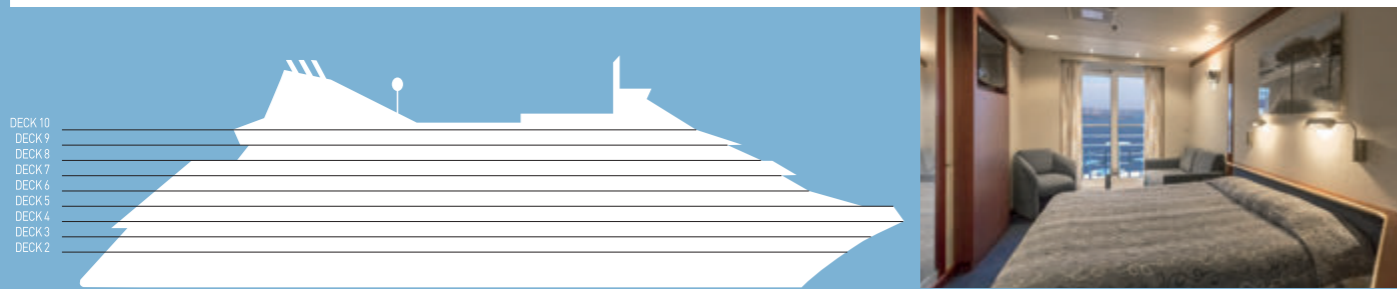

Celestyal Crystal

Suite

SYMBOL LEGEND

- none 2 lower beds
- 1 lower bed + 1 upper bed
- ▲ 2 lower beds + 1 upper bed
- 2 lower beds + 2 upper beds
- ★ 2 lower beds + sofa
- ★ 2 lower beds + 2 upper beds + sofa
- Suitable for wheelchairs
- Connected Cabins
- Cabins with bathtub
- Cabins with portholes
- ◐ Cabins with obstructed view

DECK 10

DECK 9

DECK 8

DECK 7

DECK 6

DECK 5

DECK 4

DECK 3

DECK 2