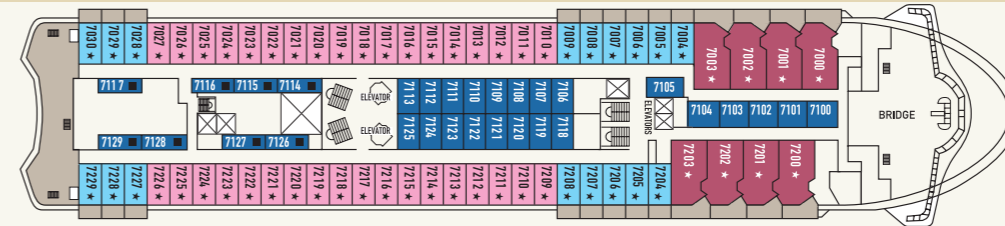

Deck Places to have a good meal

- 9 Leda Casual Dining - Aura Casual Dining
- 8 Amalthia Restaurant
- 5 Olympus Restaurant

Deck Places to have fun

- 10 Horizons Lounge & Bar
- 9 Helios Bar
- 8 Muses Lounge & Bar - Casino - Eros Lounge & Bar
- 5 Thalassa Bar

Deck Places to treat yourself

- 9 Beauty Center - Gym - Sauna - Swimming Pool
- 8 Conference Area - Kids Corner - Library Stand
- 5 Photo Shop - Duty Free & Value Shop - Agora - Shore Excursions - Reception - Jacuzzi
- 4 Medical Center

Category	Deck	Description	Number of cabins
Inside Cabins			
IB	3	2 lower beds, 3rd/4th berth, bathroom with shower	36
ID	4 / 5	2 lower beds, 3rd/4th berth, bathroom with shower	104
IF	6 / 7	2 lower beds, bathroom with shower	23
Outside Cabins			
XA	2	2 lower beds, 3rd/4th berth, bathroom with shower	17
XBO	6	2 lower beds, 3rd/4th berth, bathroom with shower (obstructed view)	42
XB	3 / 5	2 lower beds, bathroom with shower	29
XD	3 / 4	2 lower beds, 3rd/4th berth, 1 sofa bed, bathroom with shower	126
XF	6 / 7	2 lower beds, 1 sofa bed, bathroom with shower	40
Suites			
SBJ Junior Balcony Suite	6 / 7	2 lower beds, 1 sofa bed, bathroom with shower (balcony)	43
S Suite	6	2 lower beds, 1 sofa bed, bathroom with shower	6
SB Balcony Suite	7	2 lower beds, 1 sofa bed, bathroom with shower (balcony)	8
SG Grand Suite	6	2 lower beds, 1 sofa bed, bathroom with bathtub and shower (large balcony with private whirlpool bath)	2

SHIP SPECIFICATIONS

- Tonnage 25.611
- Length 162 m
- Breadth 25,6 m
- Draught 6,10 m
- Cruising Speed 17 knots
- Passenger Decks 9
- Elevators 4
- Stabilizers YES
- Electric Current 110 - 220V C
- Classification Society DNV GL

CABIN ACCOMMODATIONS

- Total Outside Cabins 313
- Out of which Balcony Suites 53
- Total Inside Cabins 163
- Total Cabins 480

CREW

- Crew Members 406
- Nationality of Officers Hellenic & Int.
- Nationality of Crew European & Int.

CABIN AMENITIES

All cabins are equipped with air condition, telephone, hair dryer, safety deposit box and TV. All Suites have refrigerated mini bar.

Deck plans and cabin layouts are given purely as a guide. Size and layout may vary within the same category.