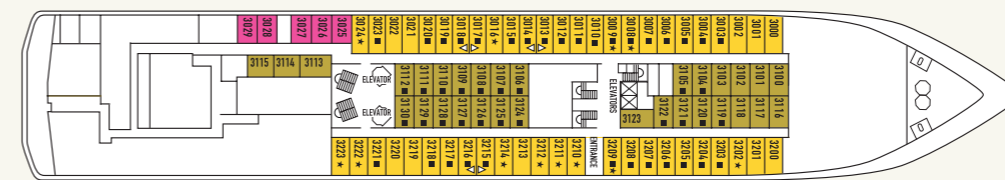

Deck Places to have a good meal

- 9 Leda Casual Dining - Aura Casual Dining
- 8 Amalthia Restaurant
- 5 Olympus Restaurant

Deck Places to have fun

- 10 Horizons Lounge & Bar
- 9 Helios Bar
- 8 Muses Lounge & Bar - Casino - Eros Lounge & Bar
- 5 Thalassa Bar

Deck Places to treat yourself

- 9 Beauty Center - Gym - Sauna - Swimming Pool
- 8 Conference Area - Kids Corner - Library Stand
- 5 Photo Shop - Duty Free & Value Shop - Agora - Shore Excursions - Reception - Jacuzzi
- 4 Medical Center

Category	Deck	Description	Number of cabins
Inside Cabins			
IB	3	2 lower beds, 3rd/4th berth, bathroom with shower	36
ID	4 / 5	2 lower beds, 3rd/4th berth, bathroom with shower	104
IF	6 / 7	2 lower beds, bathroom with shower	23
Outside Cabins			
XA	2	2 lower beds, 3rd/4th berth, bathroom with shower	17
XBO	6	2 lower beds, 3rd/4th berth, bathroom with shower (obstructed view)	42
XB	3 / 5	2 lower beds, bathroom with shower	29
XD	3 / 4	2 lower beds, 3rd/4th berth, 1 sofa bed, bathroom with shower	126
XF	6 / 7	2 lower beds, 1 sofa bed, bathroom with shower	40
Suites			
SBJ Junior Balcony Suite	6 / 7	2 lower beds, 1 sofa bed, bathroom with shower (balcony)	43
S Suite	6	2 lower beds, 1 sofa bed, bathroom with shower	6
SB Balcony Suite	7	2 lower beds, 1 sofa bed, bathroom with shower (balcony)	8
SG Grand Suite	6	2 lower beds, 1 sofa bed, bathroom with bathtub and shower (large balcony with private whirlpool bath)	2

SHIP SPECIFICATIONS

- Tonnage 25.611
- Length 162 m
- Breadth 25,6 m
- Draught 6,10 m
- Cruising Speed 17 knots
- Passenger Decks 9
- Elevators 4
- Stabilizers YES
- Electric Current 110 - 220V C
- Classification Society DNV GL

CABIN ACCOMMODATIONS

- Total Outside Cabins 313
- Out of which Balcony Suites 53
- Total Inside Cabins 163
- Total Cabins 480

CREW

- Crew Members 406
- Nationality of Officers Hellenic & Int.
- Nationality of Crew European & Int.

CABIN AMENITIES

All cabins are equipped with air condition, telephone, hair dryer, safety deposit box and TV. All Suites have refrigerated mini bar.

Deck plans and cabin layouts are given purely as a guide. Size and layout may vary within the same category.