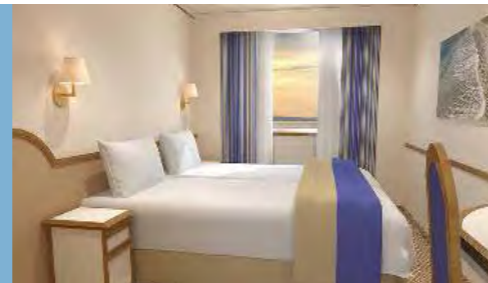

Celestyal Nefeli

Cabin

Deck Places to have a good meal

Deck	Places to have a good meal
6 - VENUS	Leda Casual Dining
4 - POSEIDON	Aegean Restaurant

Deck Places to have fun

Deck	Places to have fun
8 - OURANOS	Helios Bar
7 - APOLLO	Eclipse Lounge & Bar
6 - VENUS	Thalassa Bar
5 - DIONYSSOS	Muses Lounge & Bar - Eros Lounge & Bar - Casino - Selene Lounge & Bar

Deck Places to treat yourself

Deck	Places to treat yourself
8 - OURANOS	Gym - Sauna - Massage Rooms - Beauty Center - Jacuzzi - Kid's Club - Meeting Room
7 - APOLLO	Library
5 - DIONYSSOS	Shore Excursions - Duty Free & Value Shop - Reception
4 - POSEIDON	Photo Shop
2 - ATHENA	Medical Center

Category	Deck	Description	Number of cabins
Inside Cabins			
IA	2-ATHENA / 3-HERMES	2 lower beds, 3rd/4th berth, bathroom with shower	66
ID	4-POSEIDON	2 lower beds, 3rd/4th berth, bathroom with shower	42
IE	6-VENUS / 7-APOLLO	2 lower beds, 3rd/4th berth, bathroom with shower	15
Outside Cabins			
XA	2-ATHENA / 3-HERMES	2 lower beds, 3rd/4th berth, bathroom with shower	99
XD	4-POSEIDON	2 lower beds, bathroom with shower	73
XFO	6-VENUS / 7-APOLLO	2 lower beds, 3rd/4th berth, bathroom with shower (Obstructed View)	38
XF	6-VENUS	2 lower beds, bathroom with shower	24
Suites			
SJO	7-APOLLO	2 lower beds with 1 sofa bed (1 pax accommodation), bathroom with shower (Obstructed View)	24
SJ	7-APOLLO	2 lower beds, bathroom with shower	7
S	7-APOLLO	2 lower beds, 1 sofa bed (2 pax accommodation), bathroom with shower	2
SB	7-APOLLO	2 lower beds, 1 sofa bed (1 pax accommodation), bathroom with shower (balcony)	10

SHIP SPECIFICATIONS	
Tonnage	19.093
Length	163.81 m
Breadth	22.50 m
Draught	5.50 m
Cruising Speed	17.5 knots
Passenger Decks	7
Elevators	4
Stabilizers	YES
Electric Current	110 - 220V C
Classification Society	Bureau Veritas

CABIN ACCOMMODATIONS	
Total Outside Cabins	277
Out of which Balcony Suites	10
Total Inside Cabins	123
Total Cabins	400

CREW	
Crew Members	340
Nationality of Officers	Hellenic & Int.
Nationality of Crew	European & Int.

CABIN AMENITIES
All cabins are equipped with shower, WC, air condition, telephone, hair dryer, safety deposit box and TV. All Suites have refrigerated mini bar.

SYMBOL LEGEND

- none 2 lower beds
- 2 lower beds + 2 upper beds
- ★ 2 lower beds + sofa
- ▲★ 2 lower beds + sofa (2 pax)
- Suitable for wheelchairs
- ◁▷ Connected Cabins
- ◡ Cabins with portholes
- ◡ Cabins with obstructed view