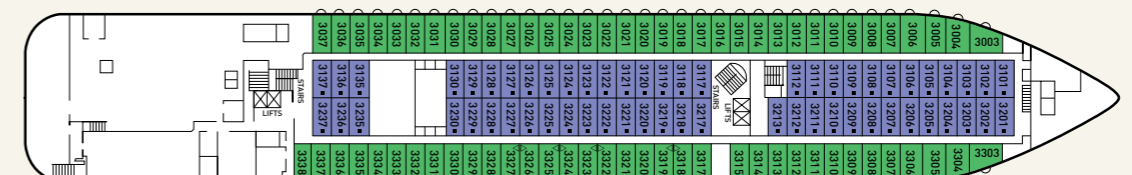

| SHIP SPECIFICATIONS | |
|------------------------|----------------|
| Tonnage | 19.093 |
| Length | 163.81 m |
| Breadth | 22.50 m |
| Draught | 5.50 m |
| Cruising Speed | 17.5 knots |
| Passenger Decks | 7 |
| Elevators | 4 |
| Stabilizers | YES |
| Electric Current | 110 - 220V C |
| Classification Society | Bureau Veritas |

DECK 8 - OURANOS

DECK 7 - APOLLO

DECK 6 - VENUS

DECK 5 - DIONYSSOS

DECK 4 - POSEIDON

DECK 3 - HERMES

DECK 2 - ATHENA

Deck plans and cabin layouts are given purely as a guide. Size and layout may vary within the same category.