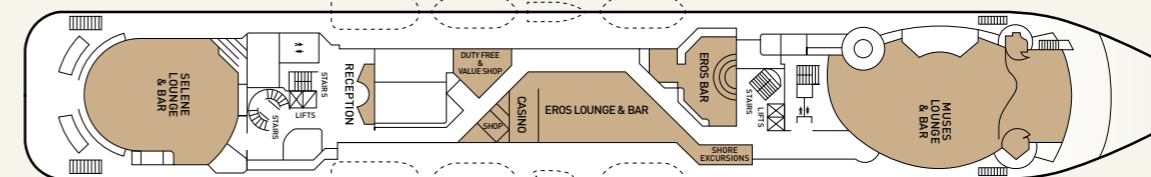

| SHIP SPECIFICATIONS | |
|------------------------|----------------|
| Tonnage | 19.093 |
| Length | 163.81 m |
| Breadth | 22.50 m |
| Draught | 5.50 m |
| Cruising Speed | 17.5 knots |
| Passenger Decks | 7 |
| Elevators | 4 |
| Stabilizers | YES |
| Electric Current | 110 - 220V C |
| Classification Society | Bureau Veritas |

CABIN AMENITIES
All cabins are equipped with shower, WC, air condition, telephone, hair dryer, safety deposit box and TV. All Suites have refrigerated mini bar.

SYMBOL LEGEND

- none 2 lower beds
- 2 lower beds + 2 upper beds
- ★ 2 lower beds + sofa
- ▲★ 2 lower beds + sofa (2 pax)
- * Suitable for wheelchairs
- ◁▷ Connected Cabins
- ◡ Cabins with portholes
- ◡ Cabins with obstructed view

DECK 8 - OURANOS

DECK 7 - APOLLO

DECK 6 - VENUS

DECK 5 - DIONYSSOS

DECK 4 - POSEIDON

DECK 3 - HERMES

DECK 2 - ATHENA

Deck plans and cabin layouts are given purely as a guide. Size and layout may vary within the same category.