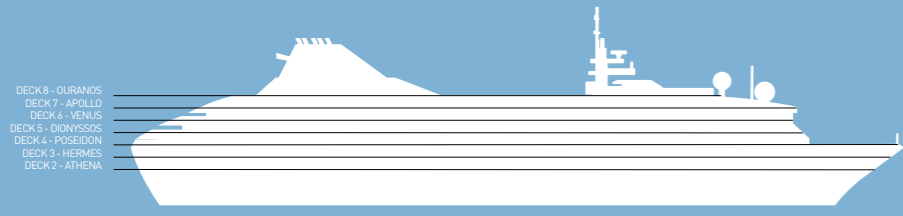

Celestyal Nefeli

Cabin

Deck Places to have a good meal

Deck	Places to have a good meal
6 - VENUS	Leda Casual Dining
4 - POSEIDON	Aegean Restaurant

Deck Places to have fun

Deck	Places to have fun
8 - OURANOS	Helios Bar
7 - APOLLO	Eclipse Lounge & Bar
6 - VENUS	Thalassa Bar
5 - DIONYSSOS	Muses Lounge & Bar - Eros Lounge & Bar - Casino - Selene Lounge & Bar

Deck Places to treat yourself

Deck	Places to treat yourself
8 - OURANOS	Gym - Sauna - Massage Rooms - Beauty Center - Jacuzzi - Kid's Club - Meeting Room
7 - APOLLO	Library
5 - DIONYSSOS	Shore Excursions - Duty Free & Value Shop - Reception
4 - POSEIDON	Photo Shop
2 - ATHENA	Medical Center

Category	Deck	Description	Number of cabins
Inside Cabins			
IA	2-ATHENA / 3-HERMES	2 lower beds, 3rd/4th berth, bathroom with shower	66
ID	4-POSEIDON	2 lower beds, 3rd/4th berth, bathroom with shower	42
IE	6-VENUS / 7-APOLLO	2 lower beds, 3rd/4th berth, bathroom with shower	15
Outside Cabins			
XA	2-ATHENA / 3-HERMES	2 lower beds, 3rd/4th berth, bathroom with shower	99
XD	4-POSEIDON	2 lower beds, bathroom with shower	73
XFO	6-VENUS / 7-APOLLO	2 lower beds, 3rd/4th berth, bathroom with shower (Obstructed View)	38
XF	6-VENUS	2 lower beds, bathroom with shower	24
Suites			
SJO	7-APOLLO	2 lower beds with 1 sofa bed (1 pax accommodation), bathroom with shower (Obstructed View)	24
SJ	7-APOLLO	2 lower beds, bathroom with shower	7
S	7-APOLLO	2 lower beds, 1 sofa bed (2 pax accommodation), bathroom with shower	2
SB	7-APOLLO	2 lower beds, 1 sofa bed (1 pax accommodation), bathroom with shower (balcony)	10

SHIP SPECIFICATIONS	
Tonnage	19.093
Length	163.81 m
Breadth	22.50 m
Draught	5.50 m
Cruising Speed	17.5 knots
Passenger Decks	7
Elevators	4
Stabilizers	YES
Electric Current	110 - 220V C
Classification Society	Bureau Veritas

CABIN ACCOMMODATIONS	
Total Outside Cabins	277
Out of which Balcony Suites	10
Total Inside Cabins	123
Total Cabins	400

CREW	
Crew Members	340
Nationality of Officers	Hellenic & Int.
Nationality of Crew	European & Int.

CABIN AMENITIES
All cabins are equipped with shower, WC, air condition, telephone, hair dryer, safety deposit box and TV. All Suites have refrigerated mini bar.

SYMBOL LEGEND

- none 2 lower beds
- 2 lower beds + 2 upper beds
- ★ 2 lower beds + sofa
- ▲★ 2 lower beds + sofa (2 pax)
- Suitable for wheelchairs
- ◁▷ Connected Cabins
- ◡ Cabins with portholes
- ◡ Cabins with obstructed view