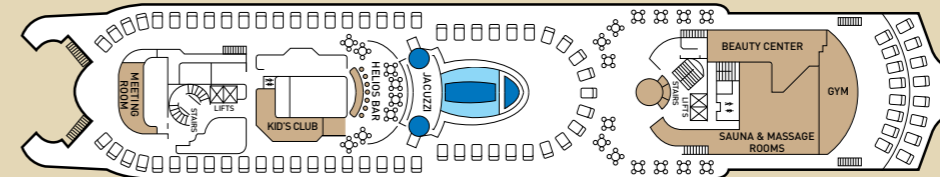

| Category | Deck | Description | Number of cabins |
|-----------------------|---------------------|--|------------------|
| Inside Cabins | | | |
| IA | 2-ATHENA / 3-HERMES | 2 lower beds, 3rd/4th berth, bathroom with shower | 66 |
| ID | 4-POSEIDON | 2 lower beds, 3rd/4th berth, bathroom with shower | 42 |
| IE | 6-VENUS / 7-APOLLO | 2 lower beds, 3rd/4th berth, bathroom with shower | 15 |
| Outside Cabins | | | |
| XA | 2-ATHENA / 3-HERMES | 2 lower beds, 3rd/4th berth, bathroom with shower | 99 |
| XD | 4-POSEIDON | 2 lower beds, bathroom with shower | 73 |
| XFO | 6-VENUS / 7-APOLLO | 2 lower beds, 3rd/4th berth, bathroom with shower (Obstructed View) | 38 |
| XF | 6-VENUS | 2 lower beds, bathroom with shower | 24 |
| Suites | | | |
| SJO | 7-APOLLO | 2 lower beds with 1 sofa bed (1 pax accommodation), bathroom with shower (Obstructed View) | 24 |
| SJ | 7-APOLLO | 2 lower beds, bathroom with shower | 7 |
| S | 7-APOLLO | 2 lower beds, 1 sofa bed (2 pax accommodation), bathroom with shower | 2 |
| SB | 7-APOLLO | 2 lower beds, 1 sofa bed (1 pax accommodation), bathroom with shower (balcony) | 10 |

| SHIP SPECIFICATIONS | |
|------------------------|----------------|
| Tonnage | 19.093 |
| Length | 163.81 m |
| Breadth | 22.50 m |
| Draught | 5.50 m |
| Cruising Speed | 17.5 knots |
| Passenger Decks | 7 |
| Elevators | 4 |
| Stabilizers | YES |
| Electric Current | 110 - 220V C |
| Classification Society | Bureau Veritas |

CABIN AMENITIES
All cabins are equipped with shower, WC, air condition, telephone, hair dryer, safety deposit box and TV. All Suites have refrigerated mini bar.

SYMBOL LEGEND

- none 2 lower beds
- 2 lower beds + 2 upper beds
- ★ 2 lower beds + sofa
- ▲★ 2 lower beds + sofa (2 pax)
- * Suitable for wheelchairs
- ◁▷ Connected Cabins
- ◡ Cabins with portholes
- ◡ Cabins with obstructed view