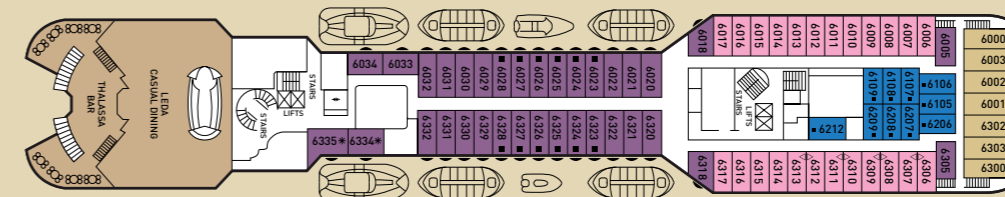

| SHIP SPECIFICATIONS | |
|------------------------|----------------|
| Tonnage | 19.093 |
| Length | 163.81 m |
| Breadth | 22.50 m |
| Draught | 5.50 m |
| Cruising Speed | 17.5 knots |
| Passenger Decks | 7 |
| Elevators | 4 |
| Stabilizers | YES |
| Electric Current | 110 - 220V C |
| Classification Society | Bureau Veritas |

CABIN AMENITIES
All cabins are equipped with shower, WC, air condition, telephone, hair dryer, safety deposit box and TV. All Suites have refrigerated mini bar.

SYMBOL LEGEND

- none 2 lower beds
- 2 lower beds + 2 upper beds
- ★ 2 lower beds + sofa
- ▲★ 2 lower beds + sofa (2 pax)
- * Suitable for wheelchairs
- ◁▷ Connected Cabins
- ◡ Cabins with portholes
- ◡ Cabins with obstructed view

DECK 8 - OURANOS

DECK 7 - APOLLO

DECK 6 - VENUS

DECK 5 - DIONYSSOS

DECK 4 - POSEIDON

DECK 3 - HERMES

DECK 2 - ATHENA

Deck plans and cabin layouts are given purely as a guide. Size and layout may vary within the same category.