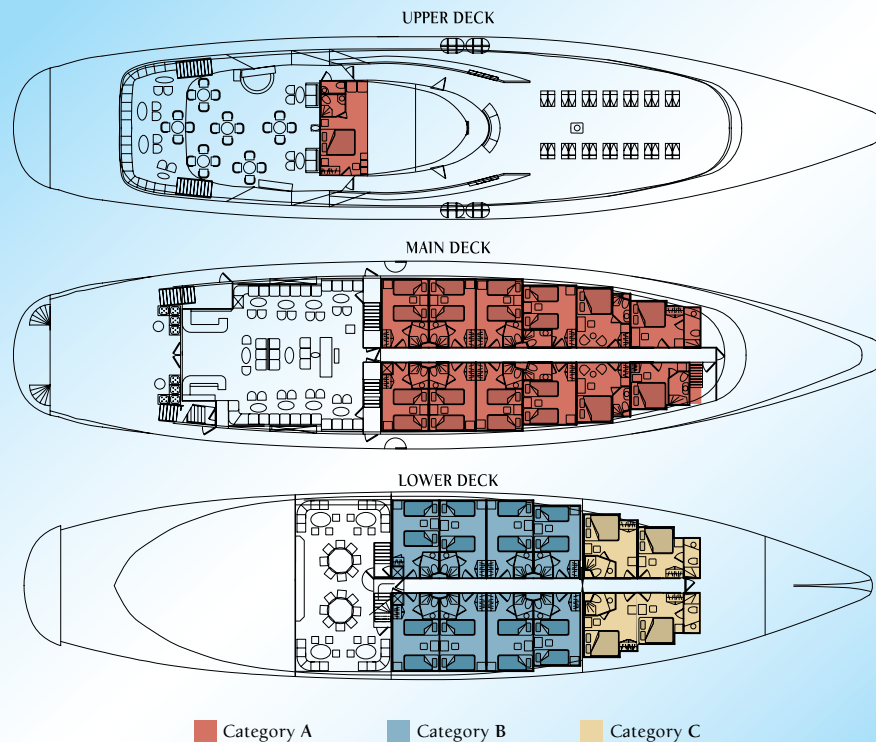

sail cruiser

panorama II

Variety Cruises
The Yacht Cruise Experience

sail cruiser
panorama II

GENERAL INFORMATION

Launch year / Rebuilt	2004
Ship type	Sail Cruiser
Classification	RINA
Length/Breadth/Draft- in ft	164 x 36 x 14.6 ft.
Length/Breadth/Draft- in m	50 x 11 x 4.50 m
Crew	16-18
Cruising Speed	10
Engines	Caterpillar 2 x 480 B.H.P.
Stabilizers	820 Sq meters Sails
Fire/ Safety	SOLAS
Voyages	International
Insurance coverage by	LLOYD'S

CABINS AND EQUIPMENT

Cabins/ Passengers	25/49
Cabins location by deck	Cabins on Lower deck (portholes), Main deck and Upper deck (Windows).
Cabins with twin beds	16 (4 cabins with possibility for 3rd bed)
Cabins with double beds	9
Cabin facilities and amenities	Bathroom with showers. Cabins with individually controlled A/C, piped music, TV (Satellite channels), telephone for internal use, mini safe, mini fridge, hairdryer adapters (voltage: 220 V)

* Charges apply

The two masted Panorama II , a state of the sail assisted vessel built was launched in 2004 and carries just 49 passengers.

The public areas include a main lounge with deep pile carpet and comfortable sofas. The aft area at the Upper deck provides generous semi covered or sun exposed areas and some magnificent views. The restaurant area at the Lower deck is the perfect setting for any of your meals, with generous buffet space and seating.

The swimming platform on Panorama II stern enables you to swim when weather and anchorage conditions permit.

sail cruiser

panorama II

The Panorama II cabins located at the upper and main decks are equipped with windows , while those at the lower deck come with portholes. All cabins are handsomely designed, finished with lustrous wood trims and warm fabrics. The fully equipped bathrooms are finished with marble.